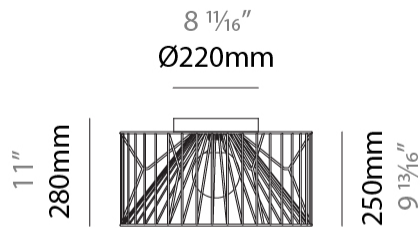

GENERAL

Series: Mariola
 Brand: Ole
 Division: Design
 Mounting Type: Surface
 Mounting Location: Ceiling
 Subcategory: Ambient

PHYSICAL

Shape: Abstract
 Diameter (mm): 500
 Diameter (in): 19 11/16
 Height (mm): 280
 Height (in): 11
 Light Distribution: Omnidirectional
 Fixture Finish: BEI / BLK / BLU / COG / DGN / GRY / MRN / MOC / MUS / OLV / SIL / STN / TER / WHI
 Holder Finish: WHI / GSD
 Accent Finish: WHI
 Fixture Material: Fabric Cord / Metal

Certified By: Certified for North American Standards
 IP rating: IP20

PROJECT
TYPE
SPECIFIER
QUANTITY
DATE

Ø500mm 19 1/16"

MARIOLA SURFACE

D112048-

PROJECT

TYPE

SPECIFIER

GENERAL

Series: Mariola
 Brand: Ole
 Division: Design
 Mounting Type: Surface
 Mounting Location: Ceiling
 Subcategory: Ambient

PHYSICAL

Shape: Abstract
 Diameter (mm): 800
 Diameter (in): 31 1/2
 Height (mm): 190
 Height (in): 7 1/2
 Light Distribution: Omnidirectional
 Fixture Finish: BEI / BLK / BLU / COG / DGN / GRY / MRN / MOC / MUS / OLV / SIL / STN / TER / WHI
 Holder Finish: WHI / GSD
 Accent Finish: WHI
 Fixture Material: Fabric Cord / Metal

GENERAL

Series: Mariola
Brand: Ole
Division: Design
Mounting Type: Portable
Mounting Location: Floor
Subcategory: Ambient

PHYSICAL

Shape: Abstract
Diameter (mm): 500
Diameter (in): 19 11/16
Height (mm): 1550
Height (in): 61
Light Distribution: Omnidirectional
Fixture Finish: BEI / BLK / BLU / COG / DGN / GRY / MRN / MOC / MUS / OLV / SIL / STN / TER / WHI
Holder Finish: WHI / GSD
Accent Finish: WHI
Fixture Material: Fabric Cord / Metal
Cable Details: 100/100 Cord