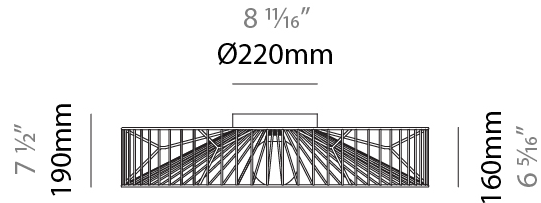

GENERAL

Series: Mariola
 Brand: Ole
 Division: Design
 Mounting Type: Surface
 Mounting Location: Ceiling
 Subcategory: Ambient

PHYSICAL

Shape: Abstract
 Diameter (mm): 500
 Diameter (in): 19 11/16
 Height (mm): 280
 Height (in): 11
 Light Distribution: Omnidirectional
 Fixture Finish: BEI / BLK / BLU / COG / DGN / GRY / MRN / MOC / MUS / OLV / SIL / STN / TER / WHI
 Holder Finish: WHI / GSD
 Accent Finish: WHI
 Fixture Material: Fabric Cord / Metal

GENERAL

Series: Mariola
 Brand: Ole
 Division: Design
 Mounting Type: Surface
 Mounting Location: Ceiling
 Subcategory: Ambient

PHYSICAL

Shape: Abstract
 Diameter (mm): 800
 Diameter (in): 31 1/2
 Height (mm): 190
 Height (in): 7 1/2
 Light Distribution: Omnidirectional
 Fixture Finish: BEI / BLK / BLU / COG / DGN / GRY / MRN / MOC / MUS / OLV / SIL / STN / TER / WHI
 Holder Finish: WHI / GSD
 Accent Finish: WHI
 Fixture Material: Fabric Cord / Metal

Certified By: Certified for North American Standards
 IP rating: IP20

PROJECT
TYPE
SPECIFIER
QUANTITY
DATE

Ø800mm 31 1/2"

MARIOLA SURFACE

D112049-

PROJECT

TYPE

SPECIFIER

GENERAL

Series: Mariola
Brand: Ole
Division: Design
Mounting Type: Portable
Mounting Location: Floor
Subcategory: Ambient

PHYSICAL

Shape: Abstract
Diameter (mm): 500
Diameter (in): 19 11/16
Height (mm): 1550
Height (in): 61
Light Distribution: Omnidirectional
Fixture Finish: BEI / BLK / BLU / COG / DGN / GRY / MRN / MOC / MUS / OLV / SIL / STN / TER / WHI
Holder Finish: WHI / GSD
Accent Finish: WHI
Fixture Material: Fabric Cord / Metal
Cable Details: 100/100 Cord