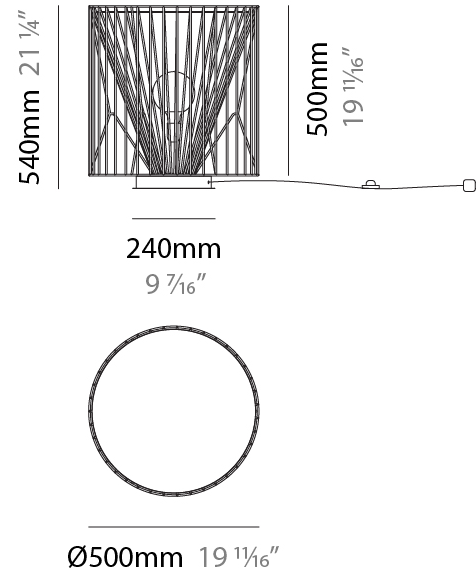

MARIOLA PORTABLE

D114031- - -

base number   Finish Options   Finish Options

1. To build a product code in our configurator select the specify button on the base model # product page
2. To build a manual product code on this datasheet choose from the options listed below in blue font and add the suffix to the base model #

GENERAL

Series: Mariola
Brand: Ole
Division: Design
Mounting Type: Portable
Mounting Location: Floor
Subcategory: Ambient

PHYSICAL

Shape: Abstract
Diameter (mm): 500
Diameter (in): 19 11/16
Height (mm): 540
Height (in): 21 1/4
Light Distribution: Omnidirectional
Diffuser: PMMA - Opal
Fixture Finish: BEI / BLK / BLU / COG / DGN / GRY / MRN / MOC / MUS / OLV / SIL / STN / TER / WHI
Holder Finish: WHI / GSD
Accent Finish: WHI
Fixture Material: Fabric Cord / Metal
Cable Details: 220/100 Cord

ELECTRICAL

Number of Lamps: 1
Lamp Type: LED Retrofit
Lamp Shape: A19
Bulb Included: Bulb Not Included
Max. Wattage Per Lamp (W): 15
Lamp Base: E26
Input Voltage (V): 120
Upon Request: 277Vac / GU24

LED

OPTICAL

RATINGS AND CERTIFICATIONS

Certified By: Certified for North American Standards
IP rating: IP20

PROJECT
TYPE
SPECIFIER
QUANTITY
DATE