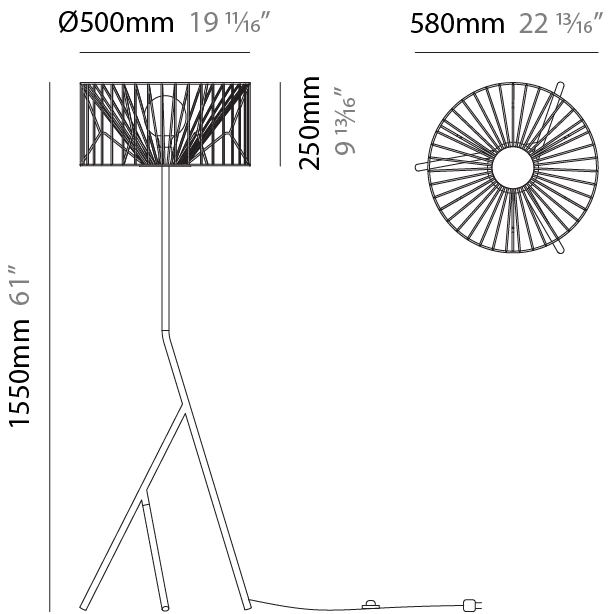

PROJECT	_____
TYPE	_____
SPECIFIER	_____
QUANTITY	_____
DATE	_____

MARIOLA PORTABLE

D114030-

base number	Finish	Finish	Finish
	Options	Options	Options

1. To build a product code in our configurator select the specify button on the base model # product page
2. To build a manual product code on this datasheet choose from the options listed below in blue font and add the suffix to the base model #

GENERAL

Series: Mariola
Brand: Ole
Division: Design
Mounting Type: Portable
Mounting Location: Floor
Subcategory: Ambient

PHYSICAL

Shape: Abstract
Diameter (mm): 500
Diameter (in): 19 11/16
Height (mm): 1550
Height (in): 61
Light Distribution: Omnidirectional
Fixture Finish: BEI / BLK / BLU / COG / DGN / GRY / MRN / MOC / MUS / OLV / SIL / STN / TER / WHI
Holder Finish: WHI / GSD
Accent Finish: WHI
Fixture Material: Fabric Cord / Metal
Cable Details: 100/100 Cord

ELECTRICAL

Number of Lamps: 1
Lamp Type: LED Retrofit
Lamp Shape: A19
Bulb Included: Bulb Not Included
Max. Wattage Per Lamp (W): 15
Lamp Base: E26
Input Voltage (V): 120
Upon Request: 277Vac / GU24

LED

OPTICAL

RATINGS AND CERTIFICATIONS

Certified By: Certified for North American Standards
IP rating: IP20