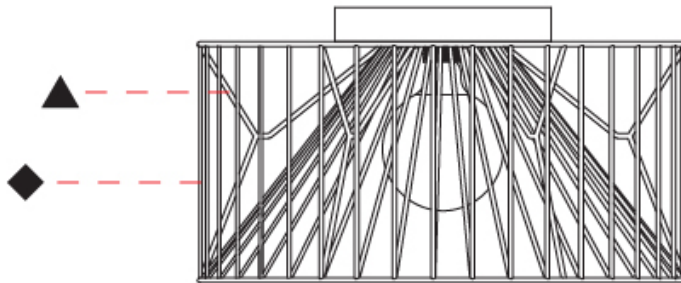

MARIOLA SURFACE

D112048-

PROJECT

TYPE

SPECIFIER

QUANTITY

DATE