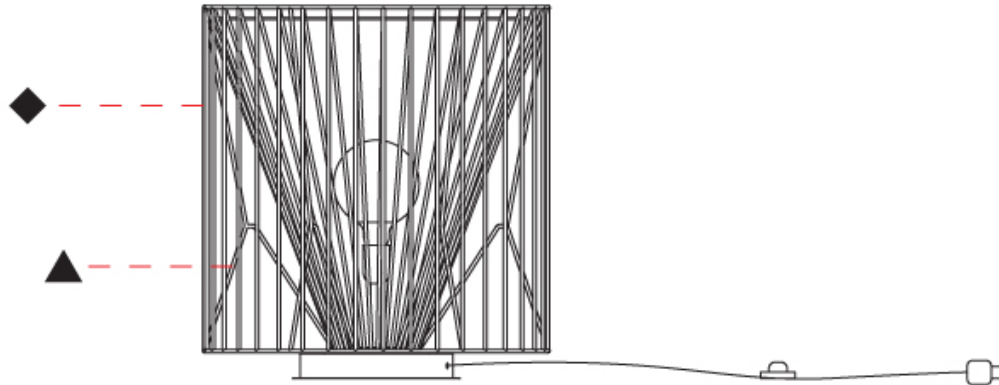

MARIOLA PORTABLE

D114031-

PROJECT

TYPE

SPECIFIER

QUANTITY

DATE

D