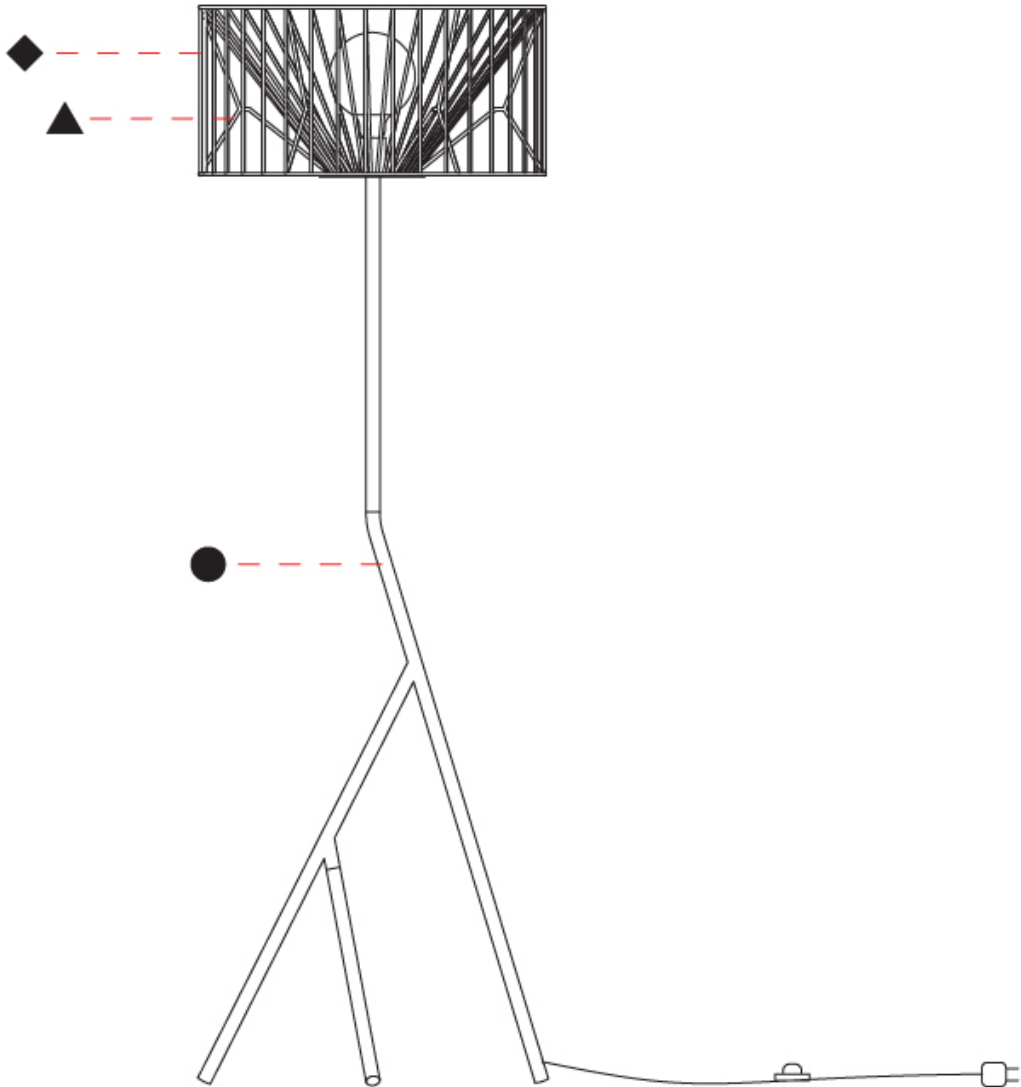

MARIOLA PORTABLE

D114030-

PROJECT _____

TYPE _____

SPECIFIER _____

QUANTITY _____

DATE _____

D